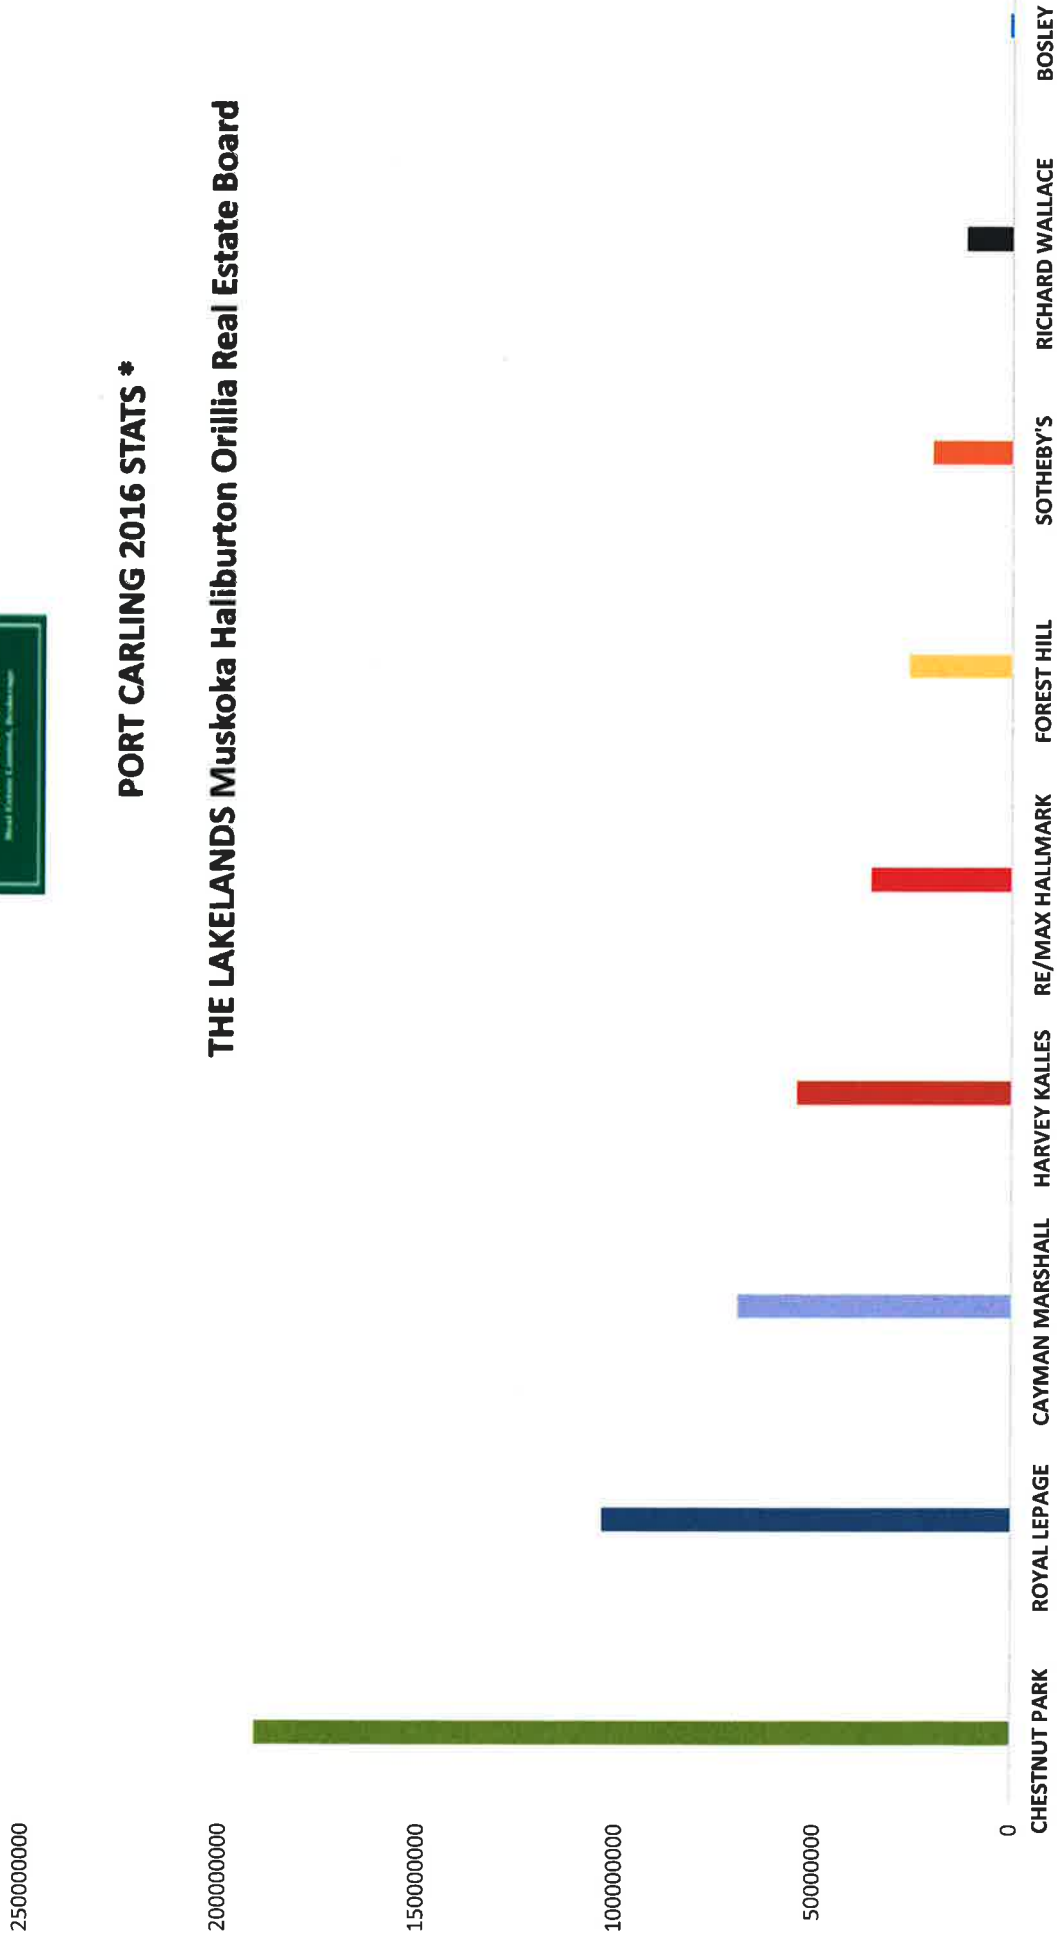

CHRISTIE'S  
INTERNATIONAL REAL ESTATE

PORT CARLING 2016 STATS \*

THE LAKELANDS Muskoka Haliburton Orillia Real Estate Board

\* CHESTNUT PARK STAT INCLUDES MILS & EXCL SALES

CHRISTIE'S  
INTERNATIONAL REAL ESTATE