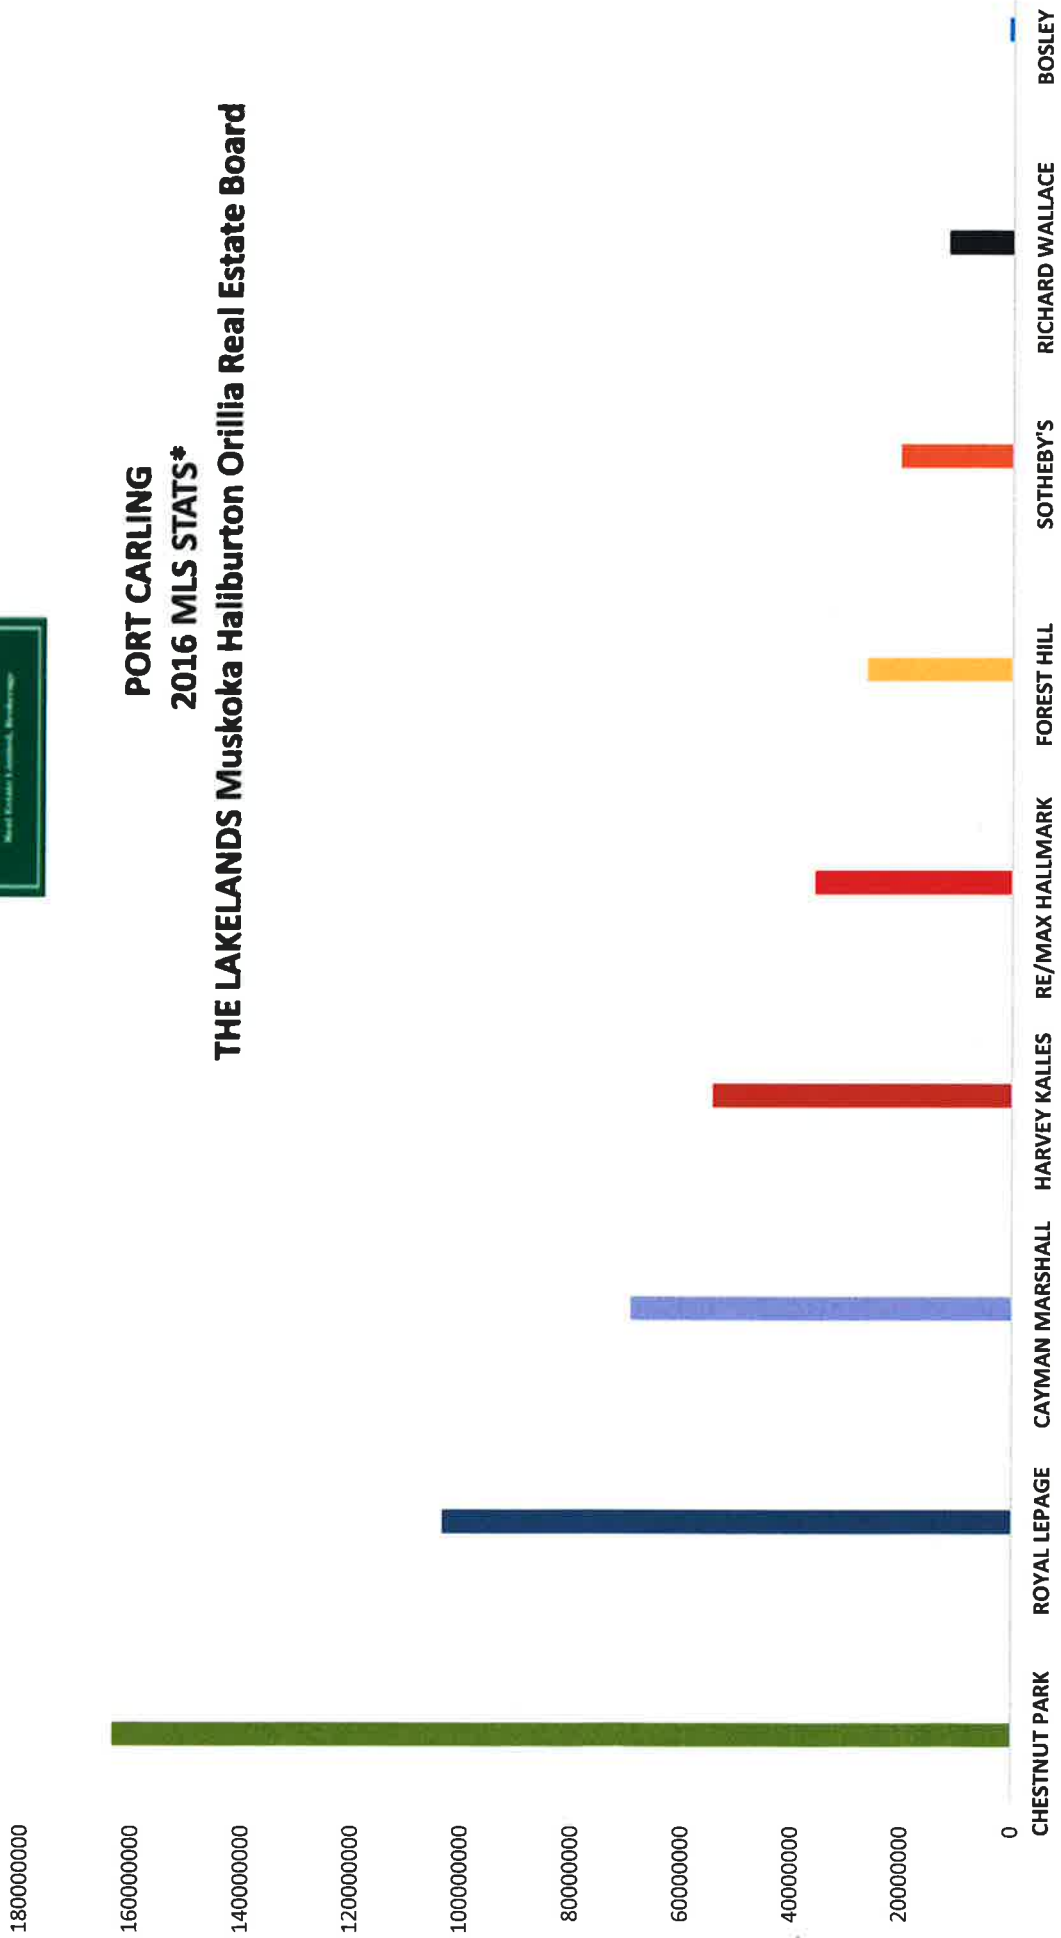

PORT CARLING
2016 MLS STATS*
THE LAKELANDS Muskoka Haliburton Orillia Real Estate Board