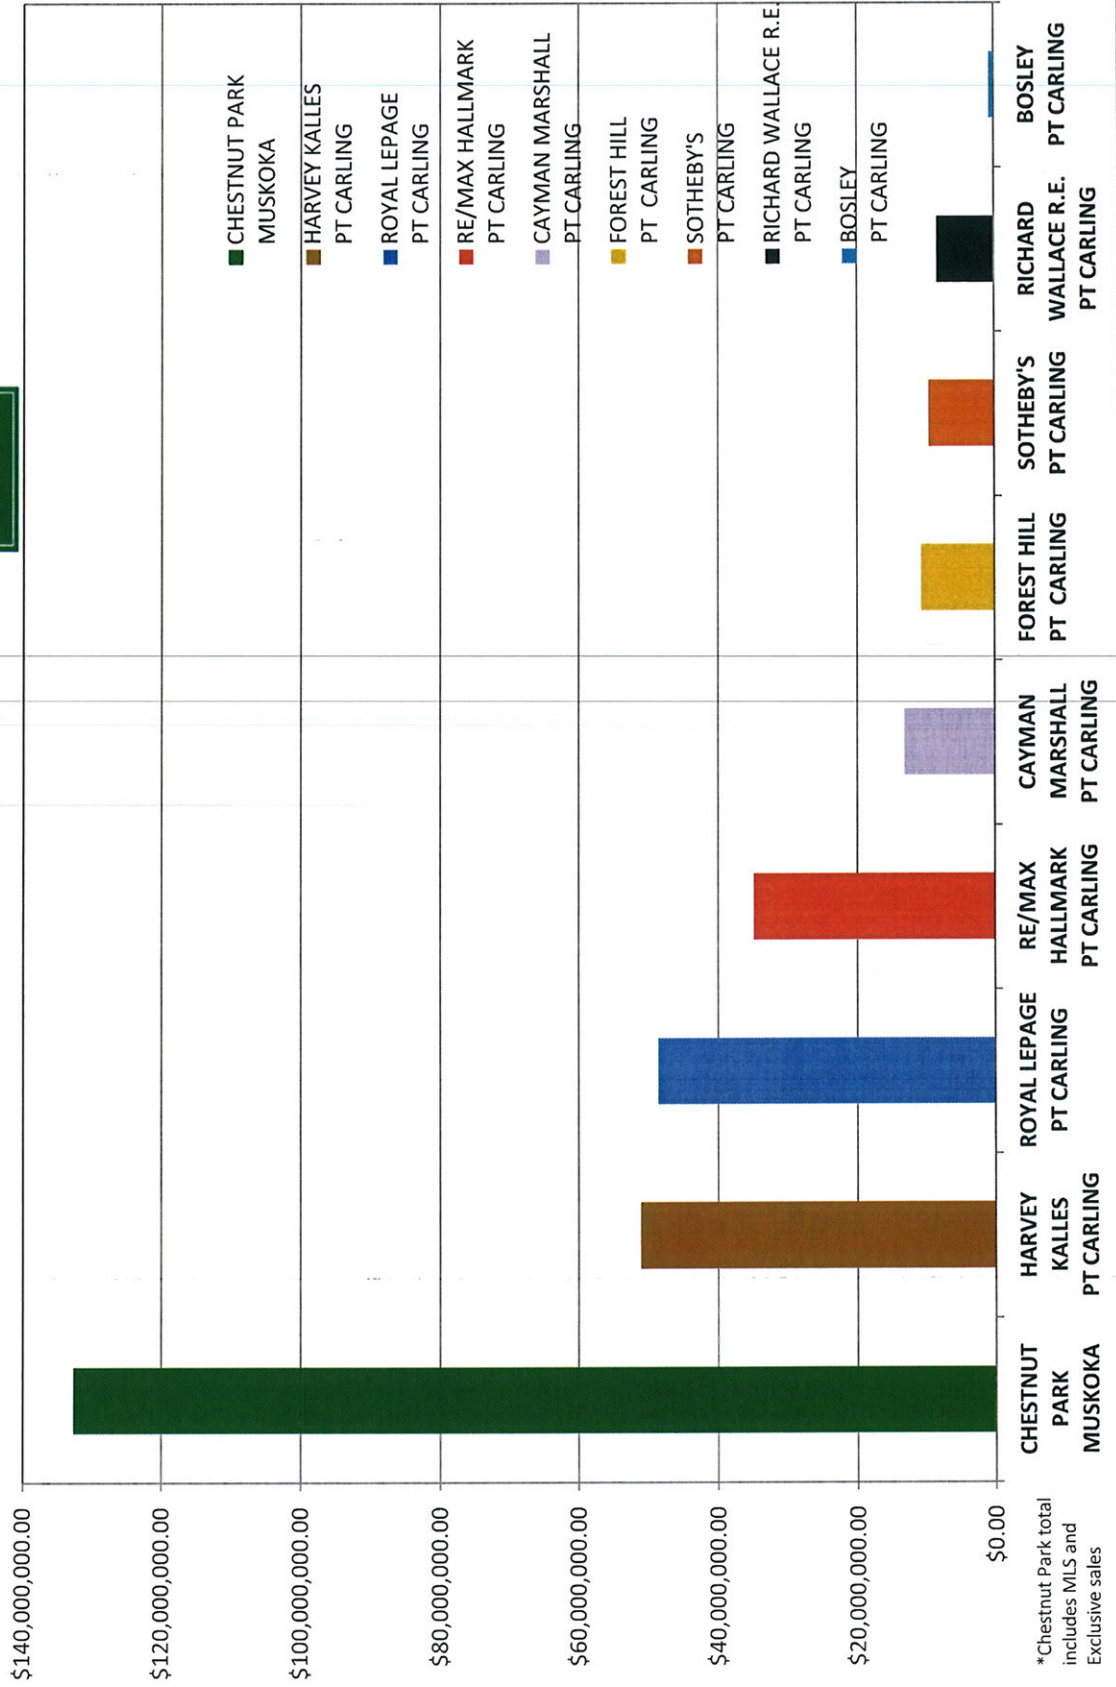

# Muskoka Haliburton Orillia - The Lakelands January - October 2014 \*

**CHRISTIE'S**  
INTERNATIONAL REAL ESTATE

\*Chestnut Park total includes MLS and Exclusive sales